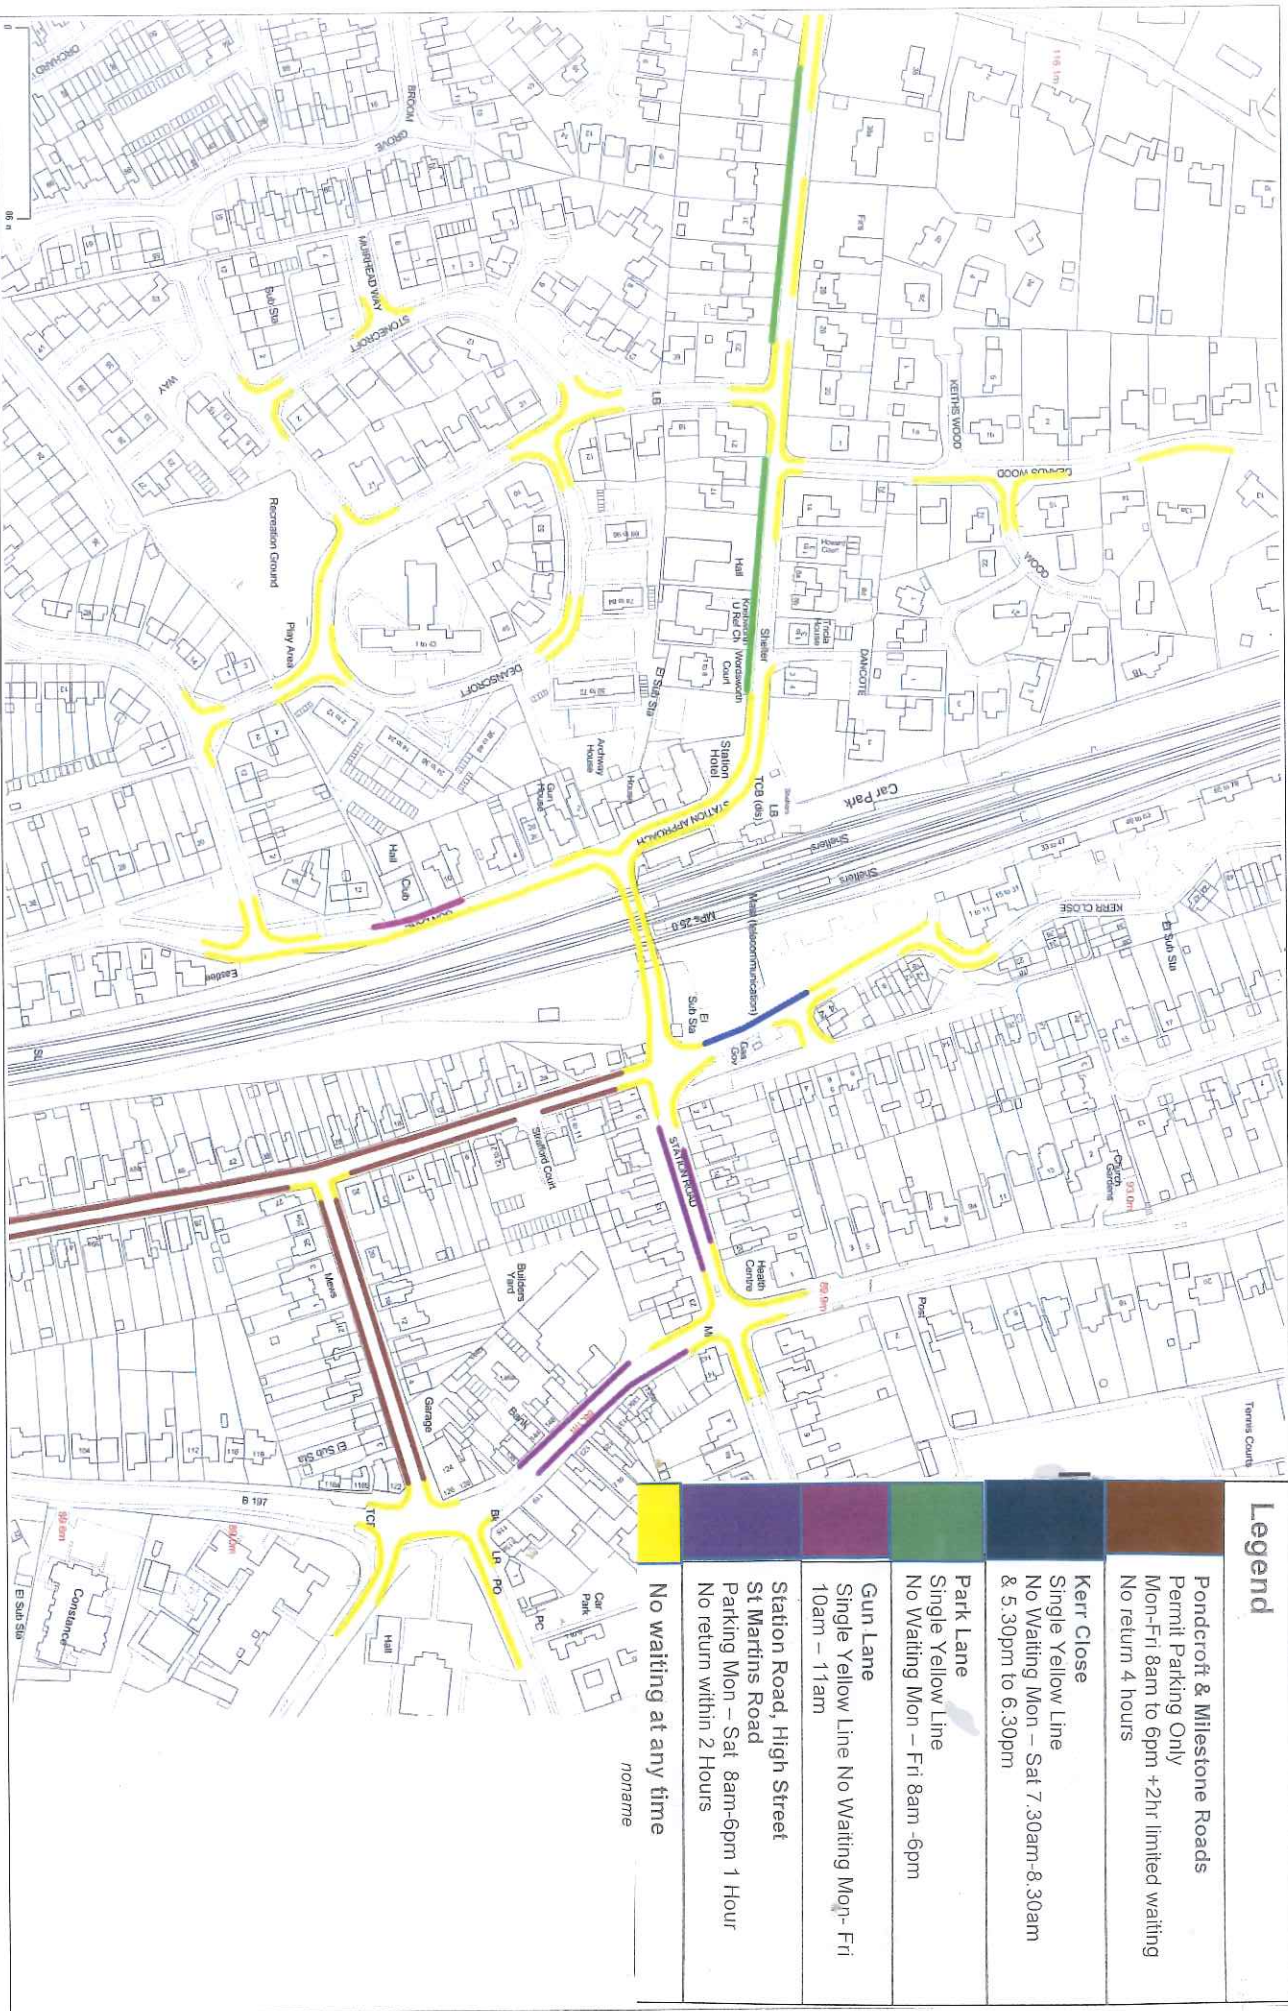

Knebworth Waiting Restrictions

Legend

	Pondcroft & Milestone Roads Permit Parking Only Mon-Fri 8am to 6pm +2hr limited waiting No return 4 hours
	Kerr Close Single Yellow Line No Waiting Mon - Sat 7.30am-8.30am & 5.30pm to 6.30pm
	Park Lane Single Yellow Line No Waiting Mon - Fri 8am -6pm
	Gun Lane Single Yellow Line No Waiting Mon- Fri 10am - 11am
	Station Road, High Street St Martins Road Parking Mon - Sat 8am-6pm 1 Hour No return within 2 Hours
	No waiting at any time <i>noname</i>